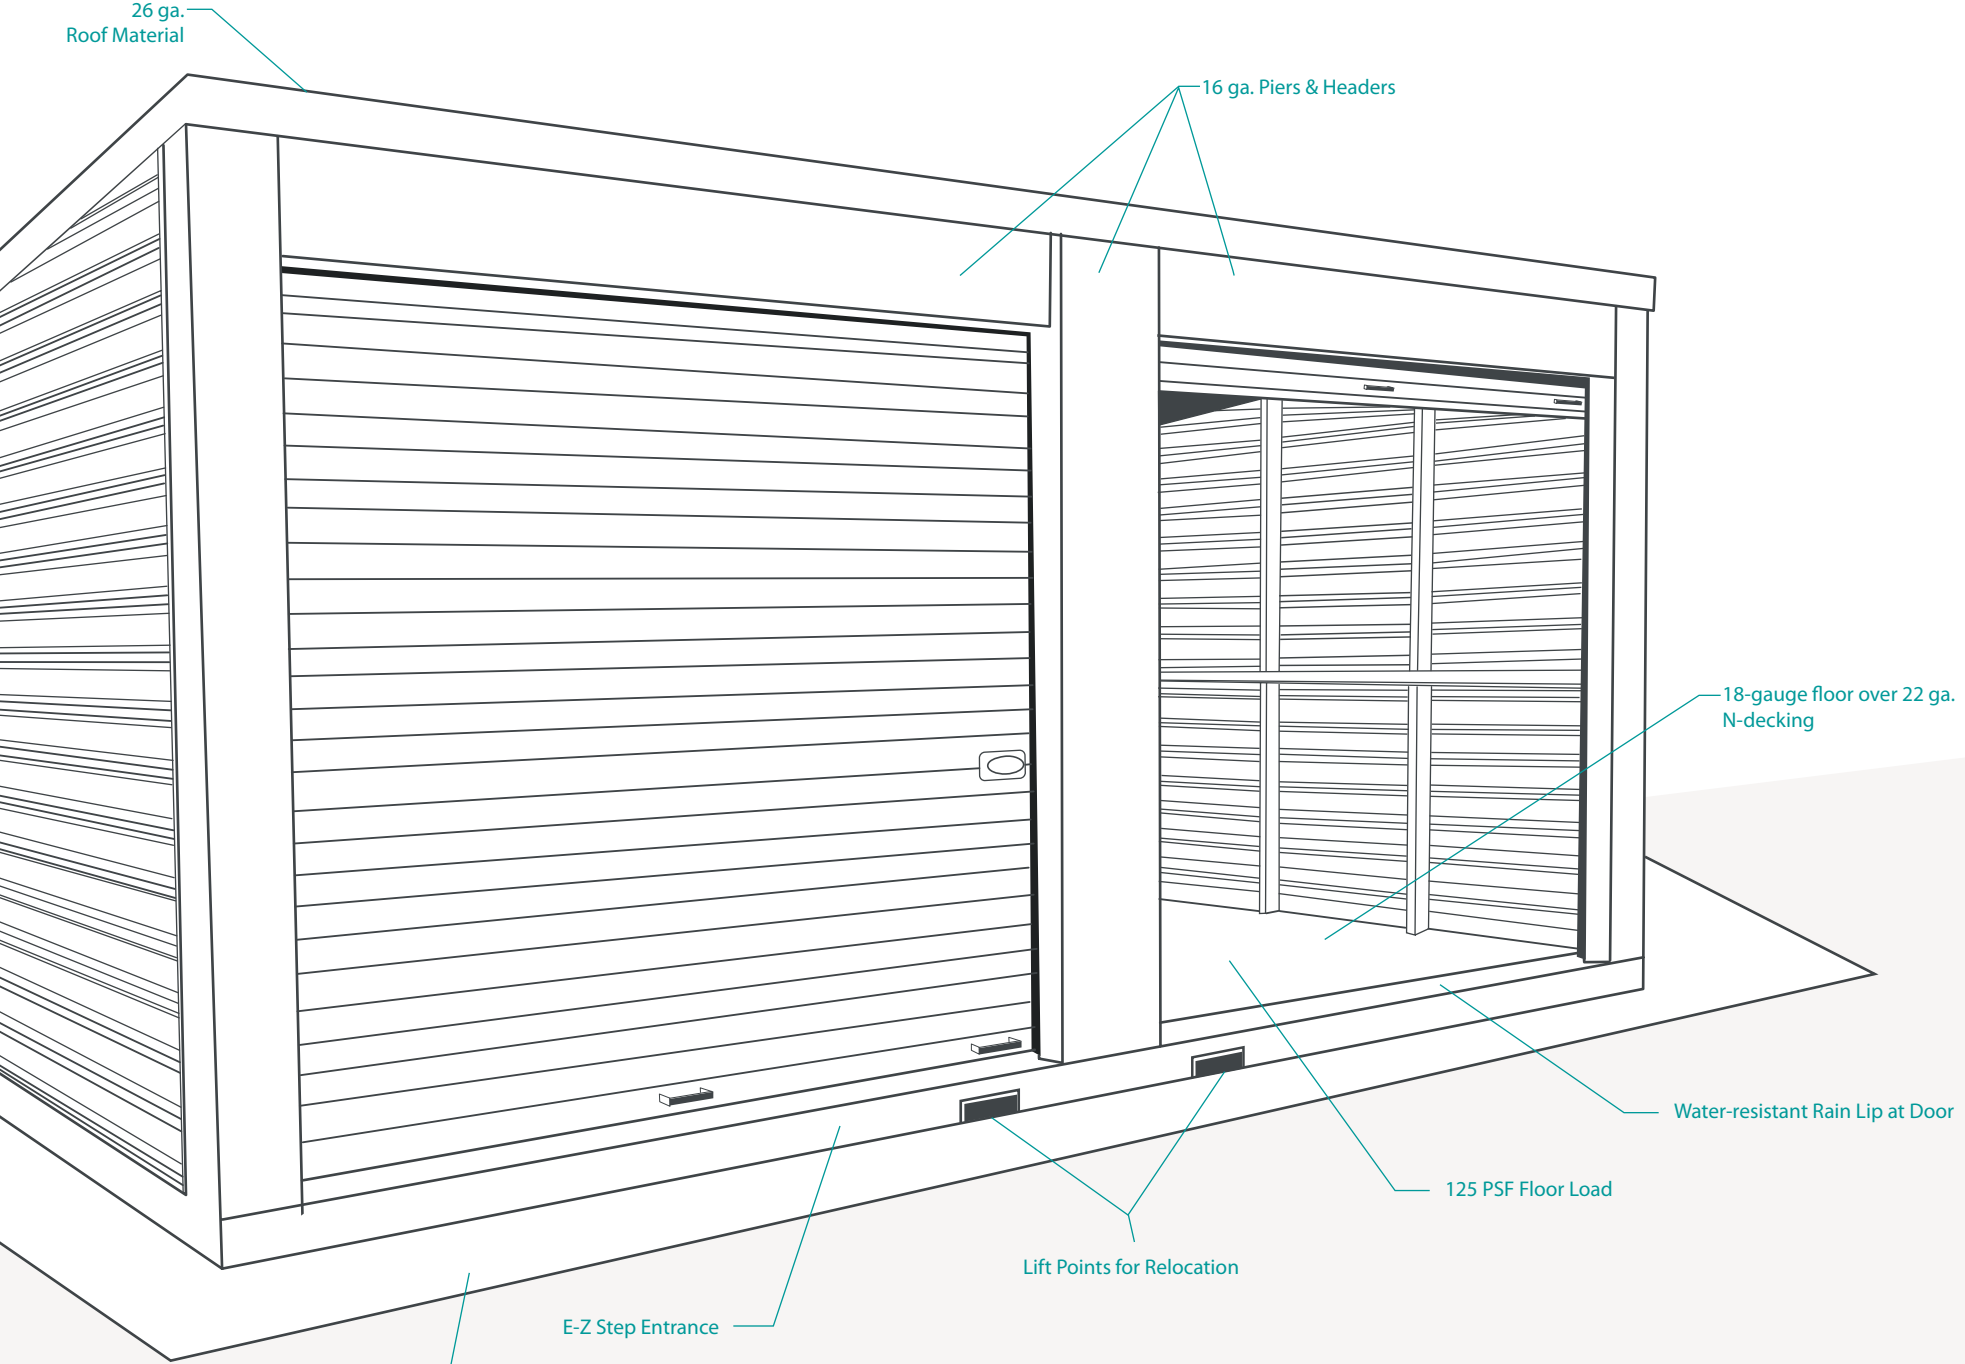

PORTABLE

CUBIX[®]

The perfect solution for additional storage needs no matter the situation. Cubix provides a great mixture of moveable and secure storage with the strength of 26-gauge siding and roofing to protect your assets from the elements.

You always have a choice. You can turn to off-site self storage units, expensive building add-ons, or you can see how Cubix provides the perfect portable storage solution.

Benefits

- Easy onsite assembly
- Typical building permits are not required for portable units
- Standard roll up doors with a wide variety of color options
- Adaptable to site conditions slope/layout/unit and door configuration
- Movable with 5,000 lb. forklift

PORTABLE

SECURE

EFFICIENT

Your Storage, Your Location, *Your Decision.*

26 ga. Roof Material

16 ga. Piers & Headers

18-gauge floor over 22 ga. N-decking

Water-resistant Rain Lip at Door

125 PSF Floor Load

Lift Points for Relocation

E-Z Step Entrance

Overall 10'x20' footprint: internal configurations can vary

* Snow load requirements vary, extreme snow loads can be met with additional engineering